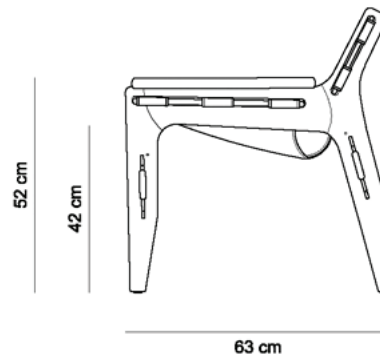

KILIN ARMCHAIR

1973

triode

28 rue Jacob 75006 Paris
+33 (0)1 43 29 40 05

contact@triodedesign.com
www.triodedesign.com

PRODUCT INFO

DIMENSIONS

- 68 x 63 x 69 h (cm)

PRODUCT DESCRIPTION

- Solid wood frame
- Seat and backrest in a single piece of belt leather or natural cowhide

INFO

"This Sergio Rodrigues furniture line is licensed to and commercialized exclusively by LinBrasil Ltda and is protected by patent laws and legal sanctions under both criminal and civil codes. Legal proceedings may be instituted against any parties breaching the rights of LinBrasil."