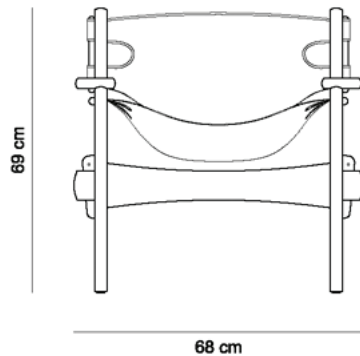

KILIN ARMCHAIR

1973

triode

28 rue Jacob 75006 Paris
+33 (0)1 43 29 40 05

contact@triodedesign.com
www.triodedesign.com

PRODUCT INFO

DIMENSIONS

- 68 x 63 x 69 h (cm)